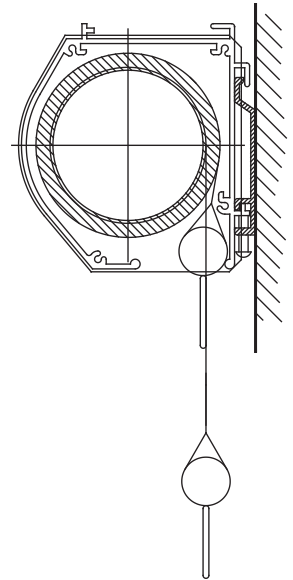

HD II & HD III

Manual Retractable Screen / Supported Fabrics

The HD II and HD III deluxe manual wall screens are designed for both home theatre and commercial applications. The HD II with a 2" roller is available in 4:3 video format in sizes from 60" to 84" diagonal. The HD III comes with 3" heavy duty roller in 4:3 video format in sizes from 100" to 180" diagonal and in 16:9 format in sizes from 92" to 147" diagonal.

Features

- Standard Matte White fabric only
- Surface mount for wall or ceiling
- Vutec EMS™ (EZ-Mounting System) included
- Heavy duty aluminum housing with choice of black or white finishes
- Standard 6" black leader

Options

- Custom sizes
- Additional leader

Sizes

(4:3) : 60" - 180" diagonal
(16:9) : 92" - 147" diagonal
(2.35:1)

Fabric

Matte White