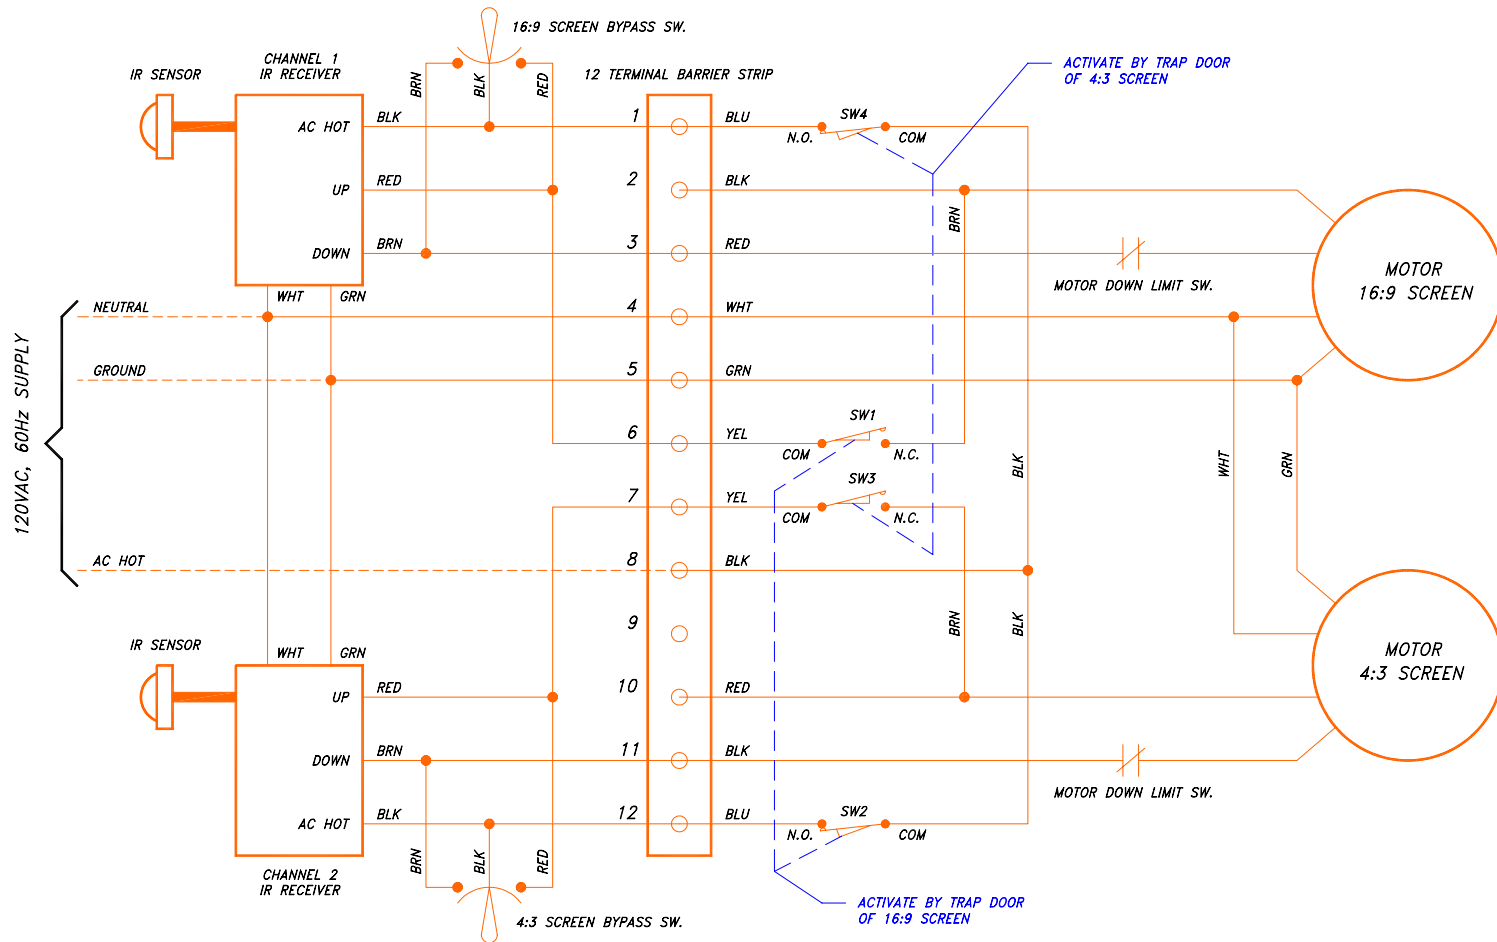

Quote No. _____

WIRING DIAGRAM DUPLIX SCREEN, 120VAC

- Notes:**
- 1 - Dashed wirings shown are to be connected by installers.
 - 2 - Wirings must conform to local and/or national electrical codes and regulations.
 - 3 - Wirings must be of minimum 18 AWG.

CAD drawing – NOT TO SCALE

Optional Control Specified		
Project No.	Originator	Date
Customer Signature	Special Notes	Date

VUTEC CORPORATION
 Pompano Beach, Florida
 Phone: (800) 770-4700
 Phone: (954) 545-9000
 Fax: (954) 545-9011
 E-mail: info@vutec.com
 WWW.VUTEC.COM