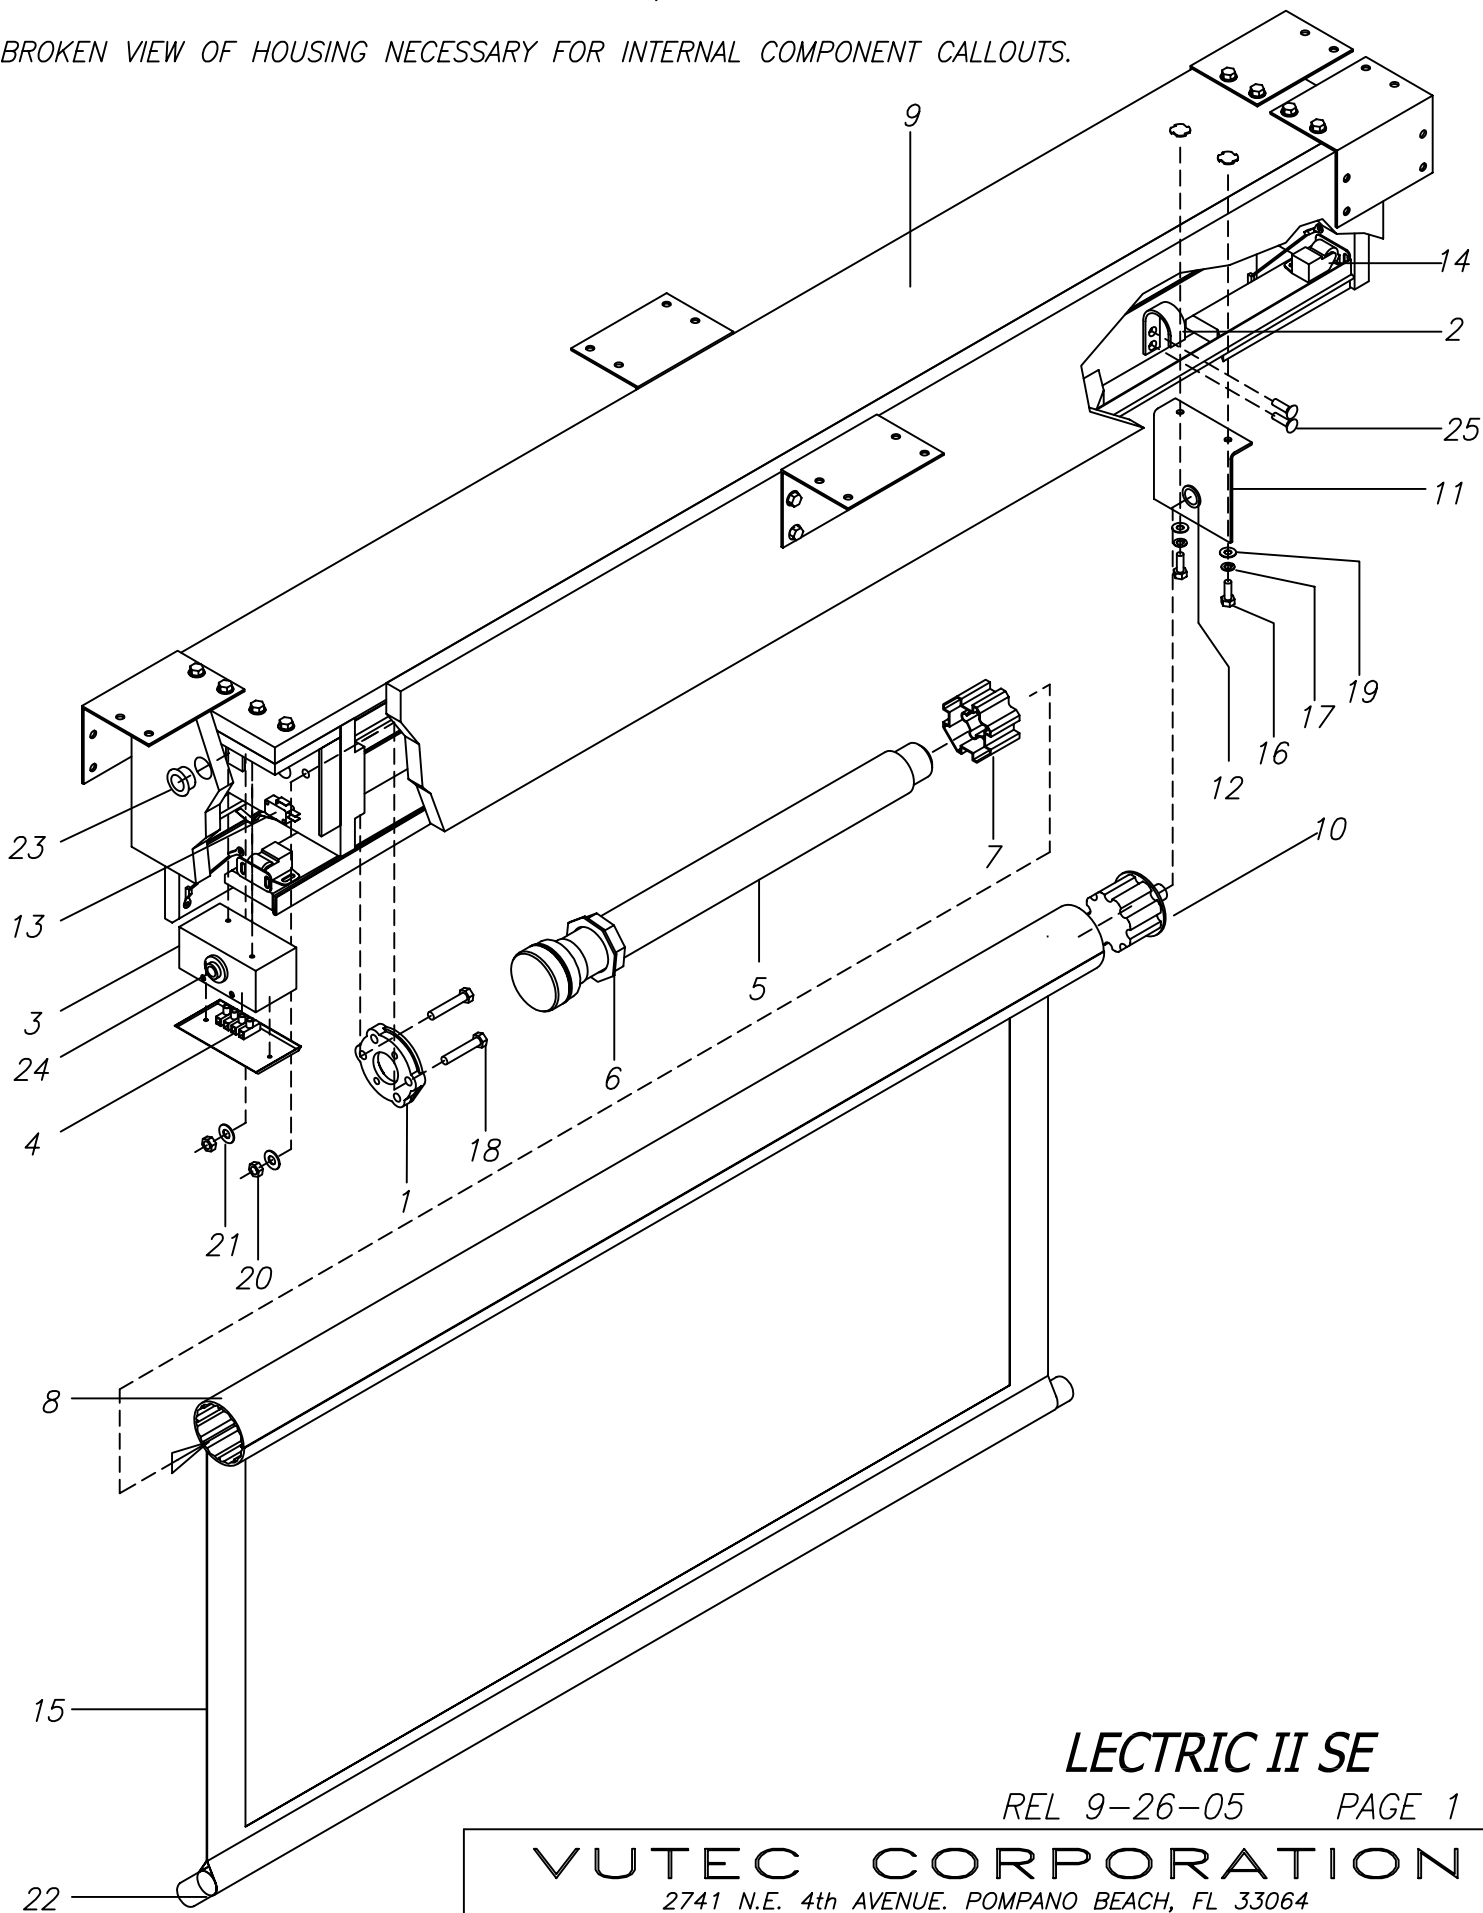

EVERY ATTEMPT HAS BEEN MADE TO ENSURE THE ACCURACY OF THIS DRAWING, HOWEVER VUTEC CANNOT BE HELD RESPONSIBLE FOR TYPOGRAPHICAL OR OTHER ERRORS.

BROKEN VIEW OF HOUSING NECESSARY FOR INTERNAL COMPONENT CALLOUTS.

LECTRIC II SE

REL 9-26-05 PAGE 1

VUTEC CORPORATION

2741 N.E. 4th AVENUE. POMPANO BEACH, FL 33064

DRAWN BY 9/20/05 CN	DESCRIPTION LECTRIC LII SE	DRAWING NO. EXP-LEC2-SE
CHECKED BY		SCALE: NTS REV A