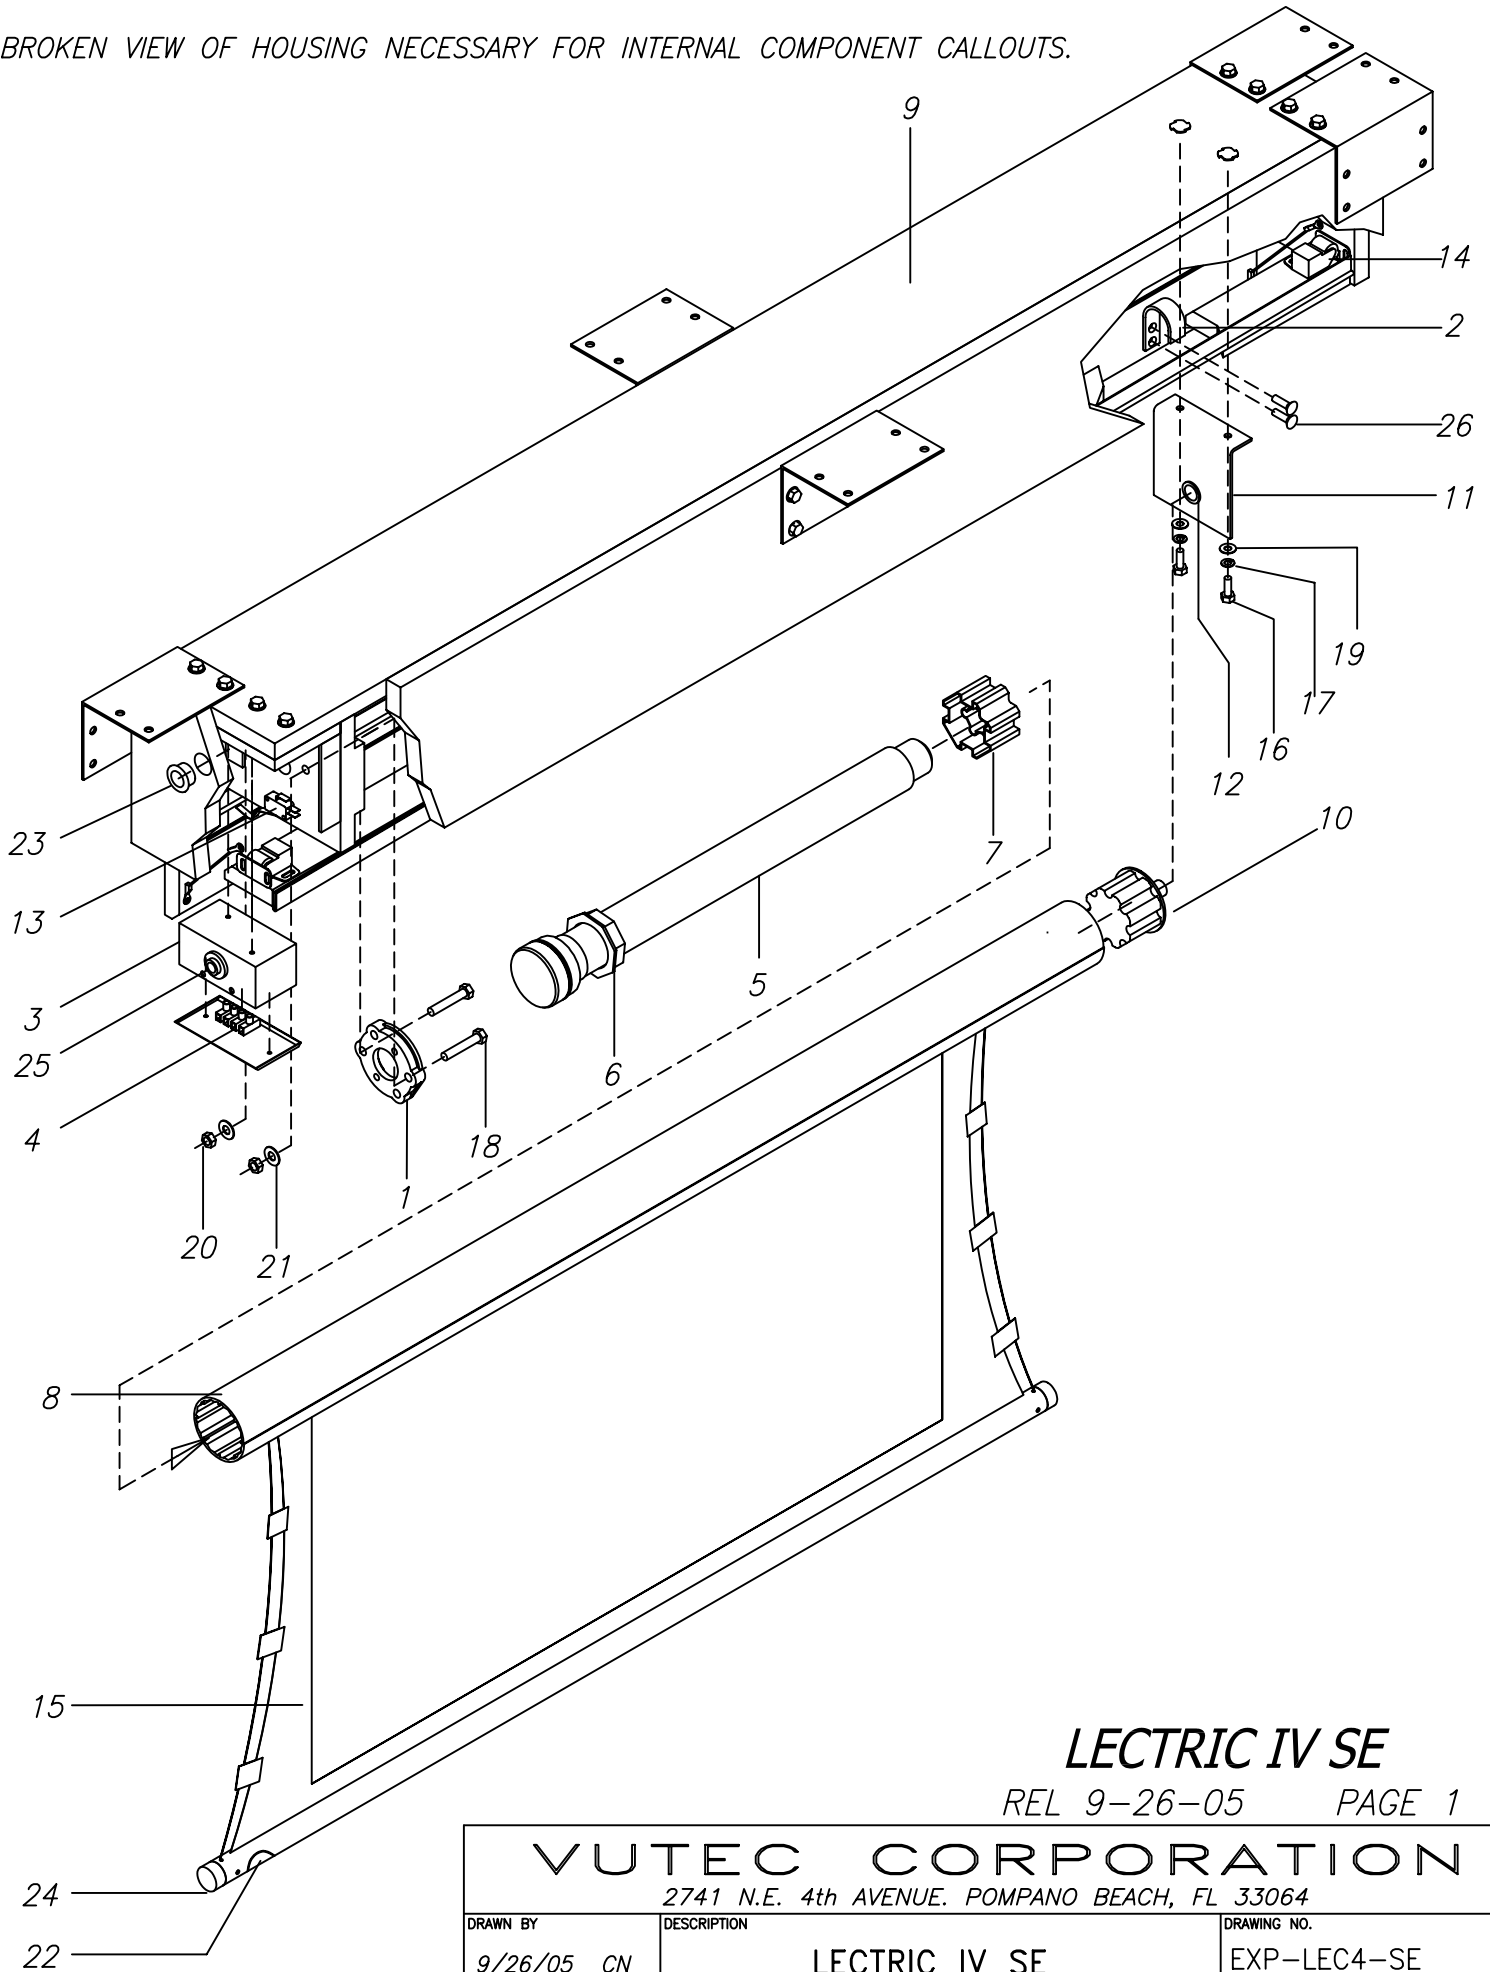

EVERY ATTEMPT HAS BEEN MADE TO ENSURE THE ACCURACY OF THIS DRAWING, HOWEVER VUTEC CANNOT BE HELD RESPONSIBLE FOR TYPOGRAPHICAL OR OTHER ERRORS.

BROKEN VIEW OF HOUSING NECESSARY FOR INTERNAL COMPONENT CALLOUTS.

LECTRIC IV SE

REL 9-26-05 PAGE 1

VUTEC CORPORATION

2741 N.E. 4th AVENUE. POMPANO BEACH, FL 33064

DRAWN BY 9/26/05 CN	DESCRIPTION LECTRIC IV SE	DRAWING NO. EXP-LEC4-SE
CHECKED BY		SCALE: NTS REV A

Lectric IV SE Parts List

Lectric IV SE Parts List

Item No.	Part No.	Description	Qty
	100302-60-AVT	Fabric, Pearlwhite 60 X 60 A/V Format	1
	100339-60-AVT	Fabric, Britewhite 60 X 60 A/V Format	1
	100313-60-AVT	Fabric, Greydove 60 X 60 A/V Format	1
	100314-60-AVT	Fabric, Rear VU 60 X 60 A/V Format	1
	100301-70-AVT	Fabric, Britewhite 70 X 70 A/V Format	1
	100302-70-AVT	Fabric, Pearlwhite 70 X 70 A/V Format	1
	100339-70-AVT	Fabric, Britewhite 70 X 70 A/V Format	1
	100313-70-AVT	Fabric, Greydove 70 X 70 A/V Format	1
	100314-70-AVT	Fabric, Rear VU 70 X 70 A/V Format	1
	100301-84-AVT	Fabric, Britewhite 84 X 84 A/V Format	1
	100302-84-AVT	Fabric, Pearlwhite 84 X 84 A/V Format	1
	100339-84-AVT	Fabric, Britewhite 84 X 84 A/V Format	1
	100313-84-AVT	Fabric, Greydove 84 X 84 A/V Format	1
	100314-84-AVT	Fabric, Rear VU 84 X 84 A/V Format	1
	100301-96-AVT	Fabric, Britewhite 96 X 96 A/V Format	1
	100302-96-AVT	Fabric, Pearlwhite 96 X 96 A/V Format	1
	100339-96-AVT	Fabric, Britewhite 96 X 96 A/V Format	1
	100313-96-AVT	Fabric, Greydove 96 X 96 A/V Format	1
	100314-96-AVT	Fabric, Rear VU 96 X 96 A/V Format	1
16	600500	Bolt, Hex 1/4-20 x 1"L	2
17	600560	Washer, Lock 1/4"	2
18	600504	Bolt, Hex 5/16-18 x 1 1/2"L	2
19	600559	Washer, Flat 1/4"	2
20	600524	Nut, 5/16-18 Nylock	2
21	600561	Washer, 5/16 Flat	2
22	100765	1.00 Dia Galbanize Steel Tube	Per Ft
23	101062	Snap Bushing 7/8 O.D	1
24	100765	String Tensioner	2
25	100885	2 screw 3/8" Connector	2
26	600014	Screw, Flat Head #8 X 1/2L	4
27	100910	Toggle Switch (Not Shown)	1
28	100894	Toggle Switch Mount (Not Shown)	1