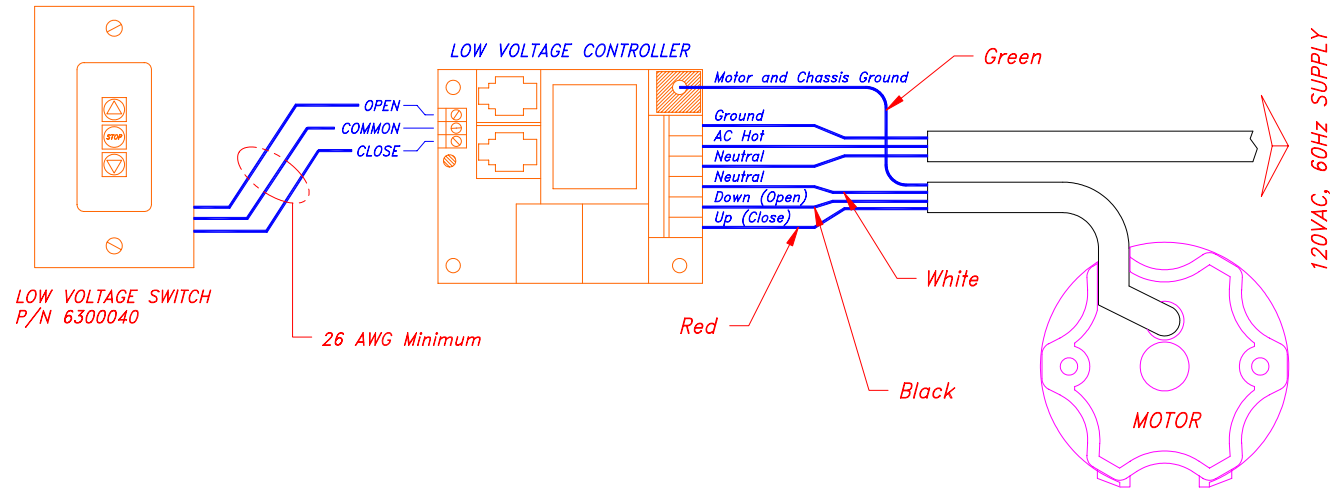

Quote No. _____

LOW VOLTAGE CONTROL FOR MOTORIZED SCREEN, 120VAC

Notes:

- 1 - Wirings shown are to be connected by installers.
- 2 - Wirings must conform to local and/or national electrical codes and regulations.
- 3 - Wirings must be of minimum 18 AWG except where noted.
- 4 - Maximum Distance between Switch and Controller: 100 feet