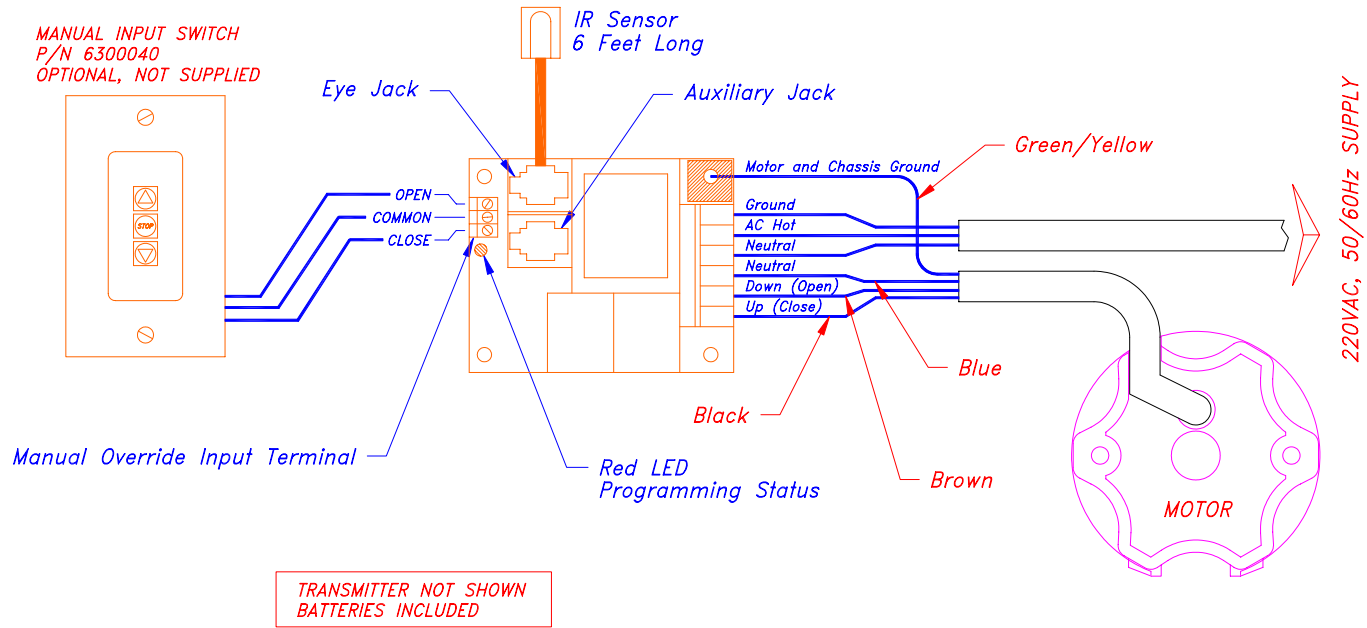

Quote No. _____

IR REMOTE CONTROL FOR MOTORIZED SCREEN, 220VAC

Notes:

- 1 - Wirings shown are to be connected by installers.
- 2 - Wirings must conform to local and/or national electrical codes and regulations.
- 3 - Wirings must be of minimum 18 AWG.
- 4 - Transmitting Frequency: 38 kHz (Learnable)
- 5 - Optimum Transmitting Range: 50 feet
- 6 - Operational channel selectable.

CAD drawing – NOT TO SCALE

Optional Control Specified		
Project No.	Originator	Date
Customer Signature	Special Notes	Date

VUTEC CORPORATION
 Pompano Beach, Florida
 Phone: (800) 770-4700
 Phone: (954) 545-9000
 Fax: (954) 545-9011
 E-mail: info@vutec.com
 WWW.VUTEC.COM