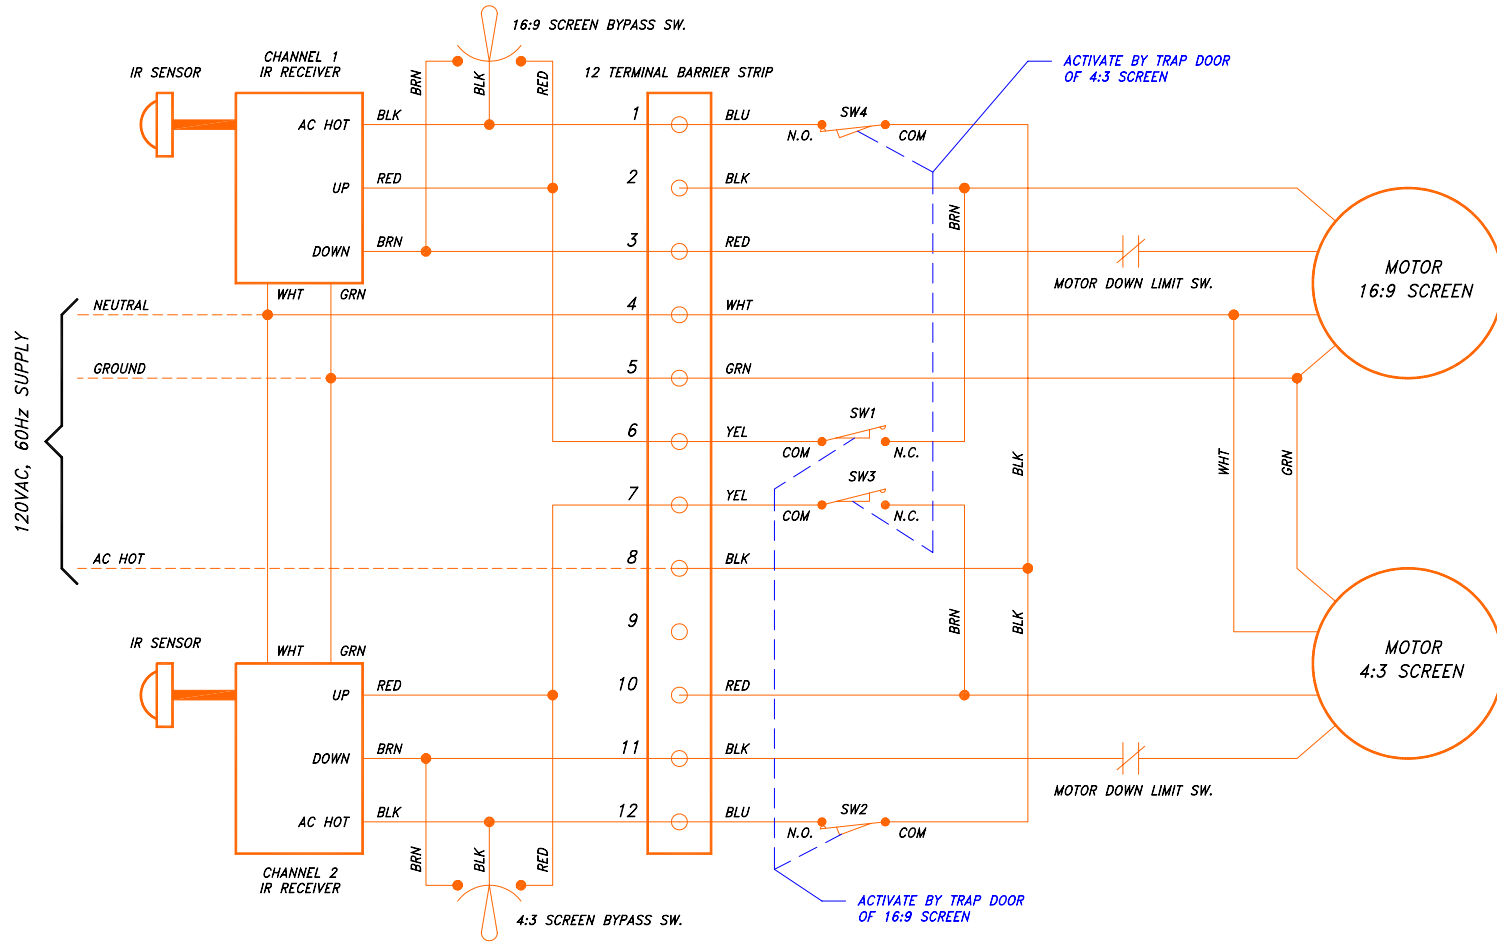

Quote No. _____

WIRING DIAGRAM DUPLIX SCREEN, 120VAC

- Notes:**
- 1 - Dashed wirings shown are to be connected by installers.
 - 2 - Wirings must conform to local and/or national electrical codes and regulations.
 - 3 - Wirings must be of minimum 18 AWG.

CAD drawing – NOT TO SCALE

Optional Control Specified		
Project No.	Originator	Date
Customer Signature	Special Notes	Date

VUTEC CORPORATION
 Pompano Beach, Florida
 Phone: (800) 770-4700
 Phone: (954) 545-9000
 Fax: (954) 545-9011
 E-mail: info@vutec.com
 WWW.VUTEC.COM