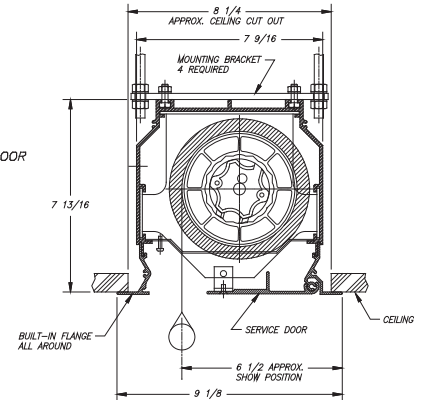

LECTRIC IV-C

In-Ceiling Tab-Tensioned Screen for Large Venues

The **Lectric IV-C** has been designed for large in-ceiling projection applications.

The **Lectric IV-C** features an all aluminum housing and can be ordered for pre-construction installations.

Designed for use with flexible tab-tensioned screen surfaces including BriteWhite, PearlBrite, Rear-Vu and GreyDove.

The **Lectric IV-C** housing is *plenum rated* and interface with low voltage relays, IR, RF and RS-232 remote controls.

TECHNICAL

FEATURES

- Heavy duty plenum rated extruded aluminum housing with white or black powder coated finish
- Pre-construction housing available
- Large diameter rigid ribbed aluminum roller featuring Vutec's FRS™ (Fabric Relief Step)
- Standard 12" black leader
- Interfaces with low voltage relays, IR, RF and RS-232 remote controls
- Service door is standard
- Custom sizes and formats available
- Available in 16:10 and 2.40:1 formats

SURFACES

- BriteWhite
- PearlBrite
- Rear-Vu
- GreyDove

Custom sizes and additional leader are available.
All items are shipped on a skid.

The Projection Screen Technology Leader

P. 800.770.4700 / 954.545.9000
F. 800.548.5885 / 954.545.9011
www.vutec.com