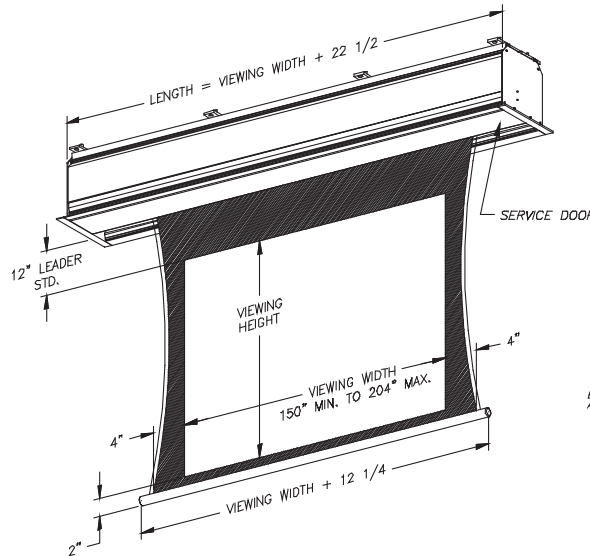

LECTRIC IV-C

In-Ceiling Tab-Tensioned Screen for Large Venues

The **Lectric IV-C** has been designed for large in-ceiling projection applications.

The **Lectric IV-C** features an all aluminum housing and can be ordered for pre-construction installations.

Designed for use with flexible tab-tensioned screen surfaces including BriteWhite, PearlBrite, Rear-Vu and GreyDove.

The **Lectric IV-C** housing is *plenum rated* and interface with low voltage relays, IR, RF and RS-232 remote controls.

TECHNICAL

FEATURES

- Heavy duty plenum rated extruded aluminum housing with white or black powder coated finish
- Pre-construction housing available
- Large diameter rigid ribbed aluminum roller featuring Vutec's FRS™ (Fabric Relief Step)
- Standard 12" black leader
- Interfaces with low voltage relays, IR, RF and RS-232 remote controls
- Service door is standard
- Custom sizes and formats available
- Available in 16:10 and 2.40:1 formats

SURFACES

- BriteWhite
- PearlBrite
- Rear-Vu
- GreyDove

Custom sizes and additional leader are available.
All items are shipped on a skid.

The Projection Screen Technology Leader

P. 800.770.4700 / 954.545.9000
F. 800.548.5885 / 954.545.9011
www.vutec.com